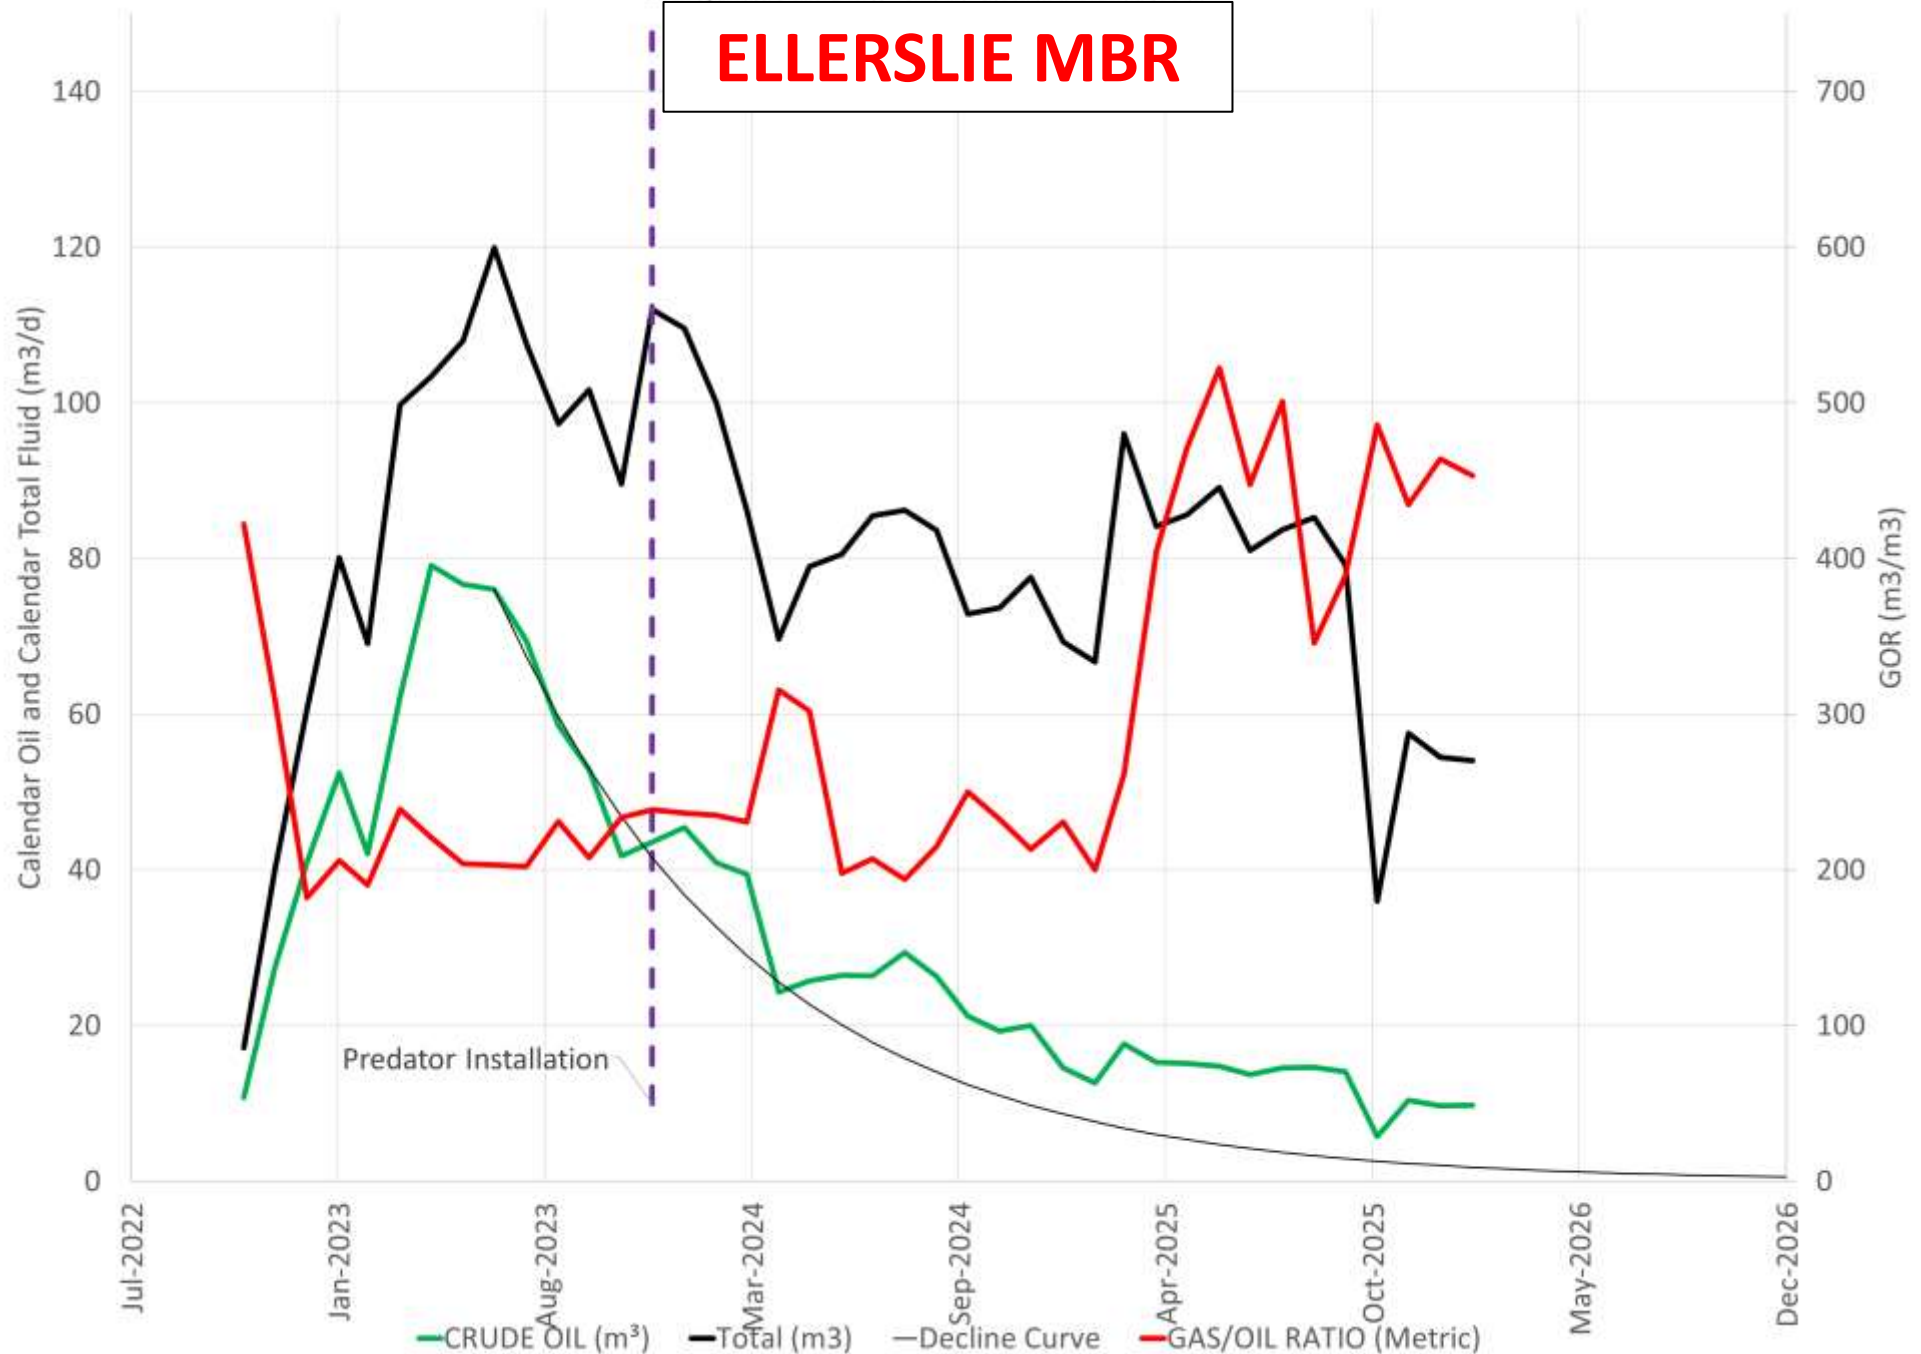

**GLAUCONITIC SS**

102/XX-XX-017-11W4 Ellerslie Mbr

**ELLERSLIE MBR**

Predator Installation

— CRUDE OIL (m<sup>3</sup>) — Total (m<sup>3</sup>) — Decline Curve — GAS/OIL RATIO (Metric)

100/XX-XX-040-06W5 Cardium

# CARDIUM