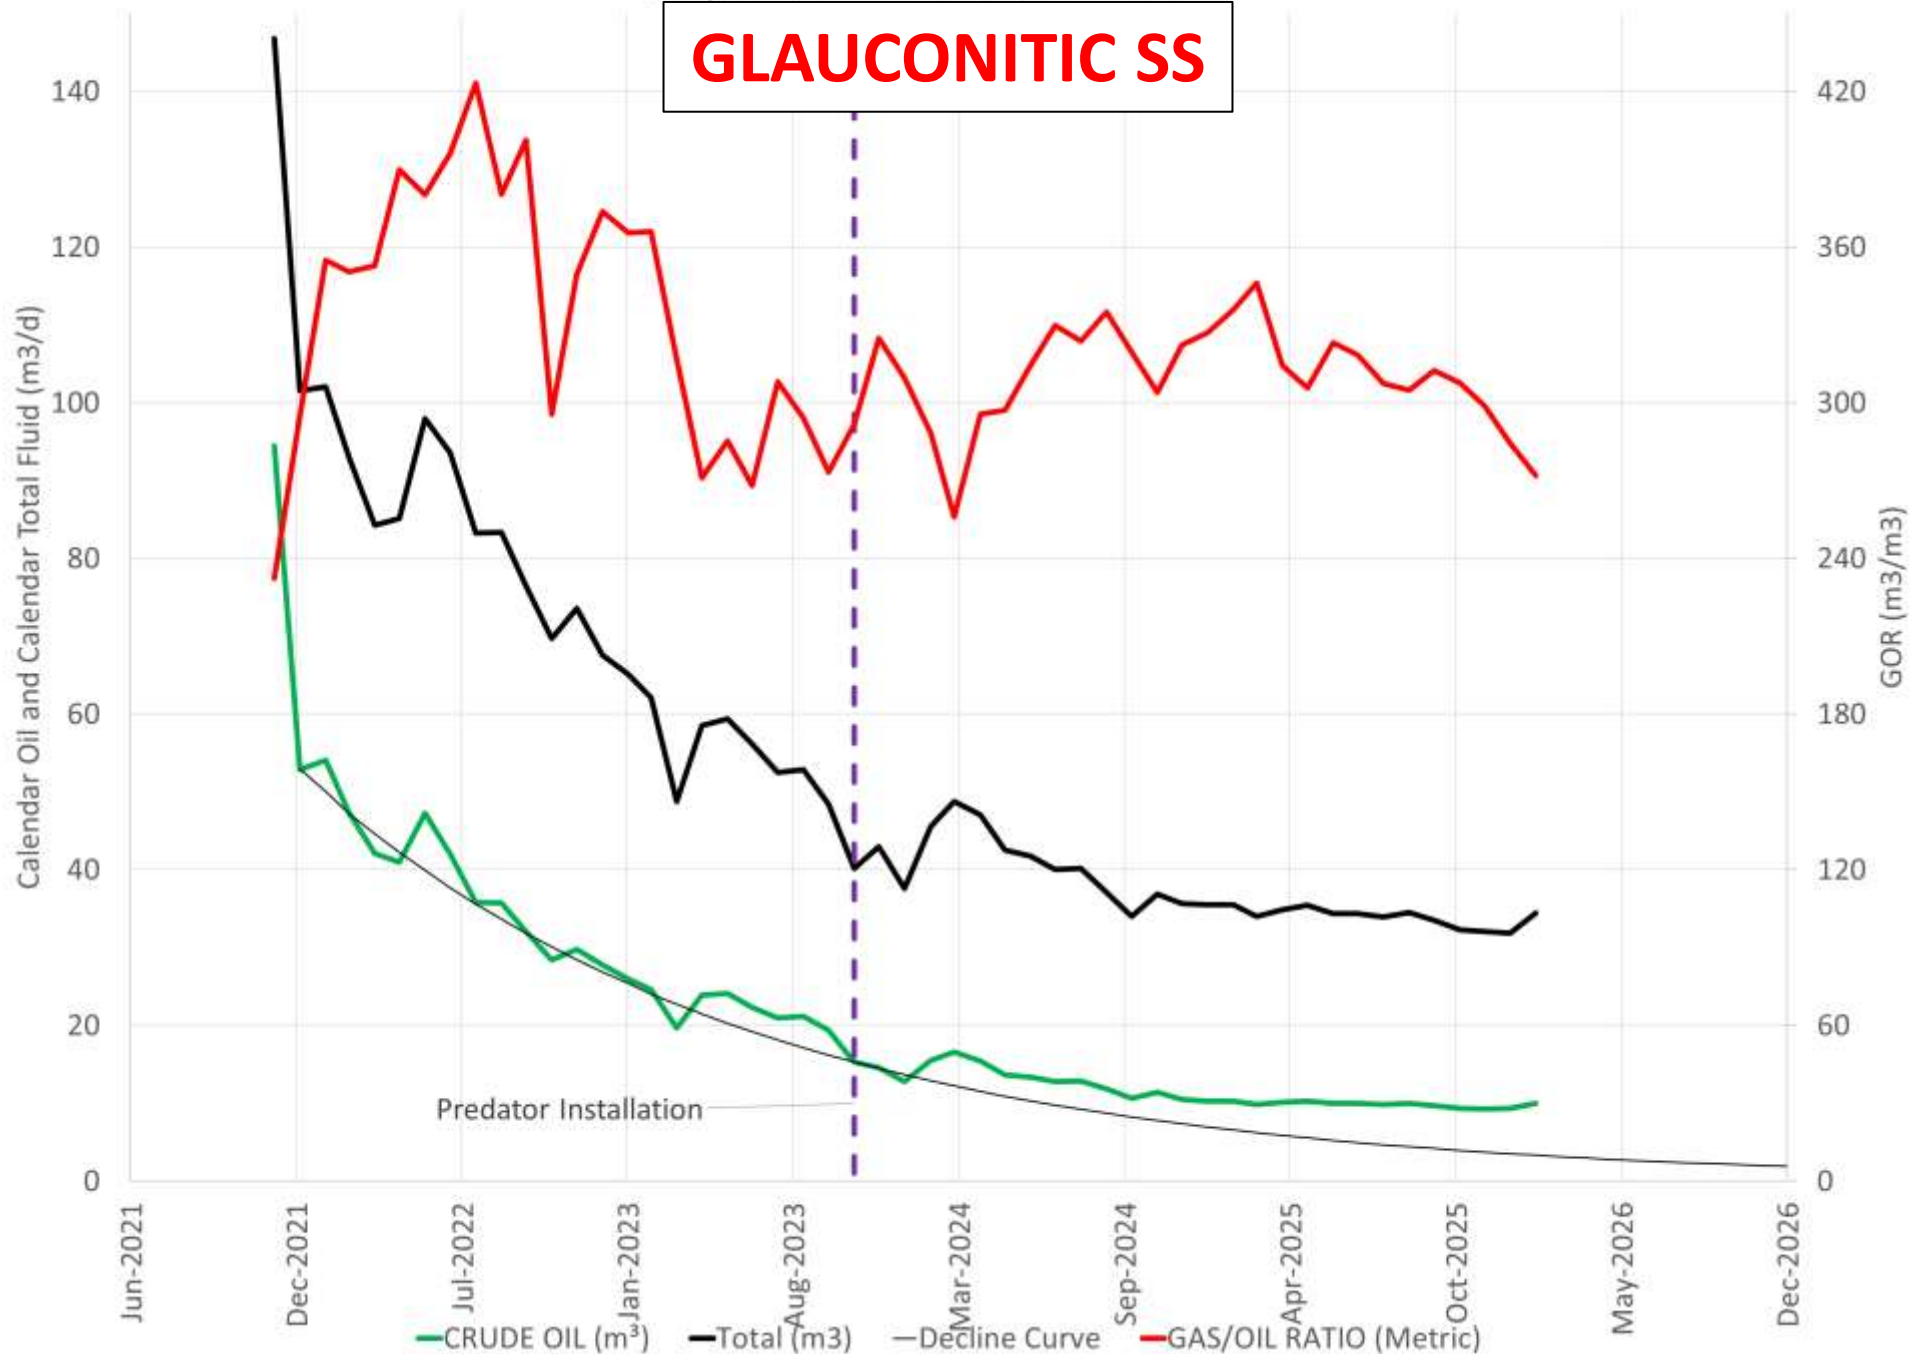

**GLAUCONITIC SS**

102/XX-XX-017-11W4 Ellerslie Mbr

**ELLERSLIE MBR**

Predator Installation

— CRUDE OIL (m<sup>3</sup>) — Total (m<sup>3</sup>) — Decline Curve — GAS/OIL RATIO (Metric)

100/XX-XX-040-06W5 Cardium

# CARDIUM