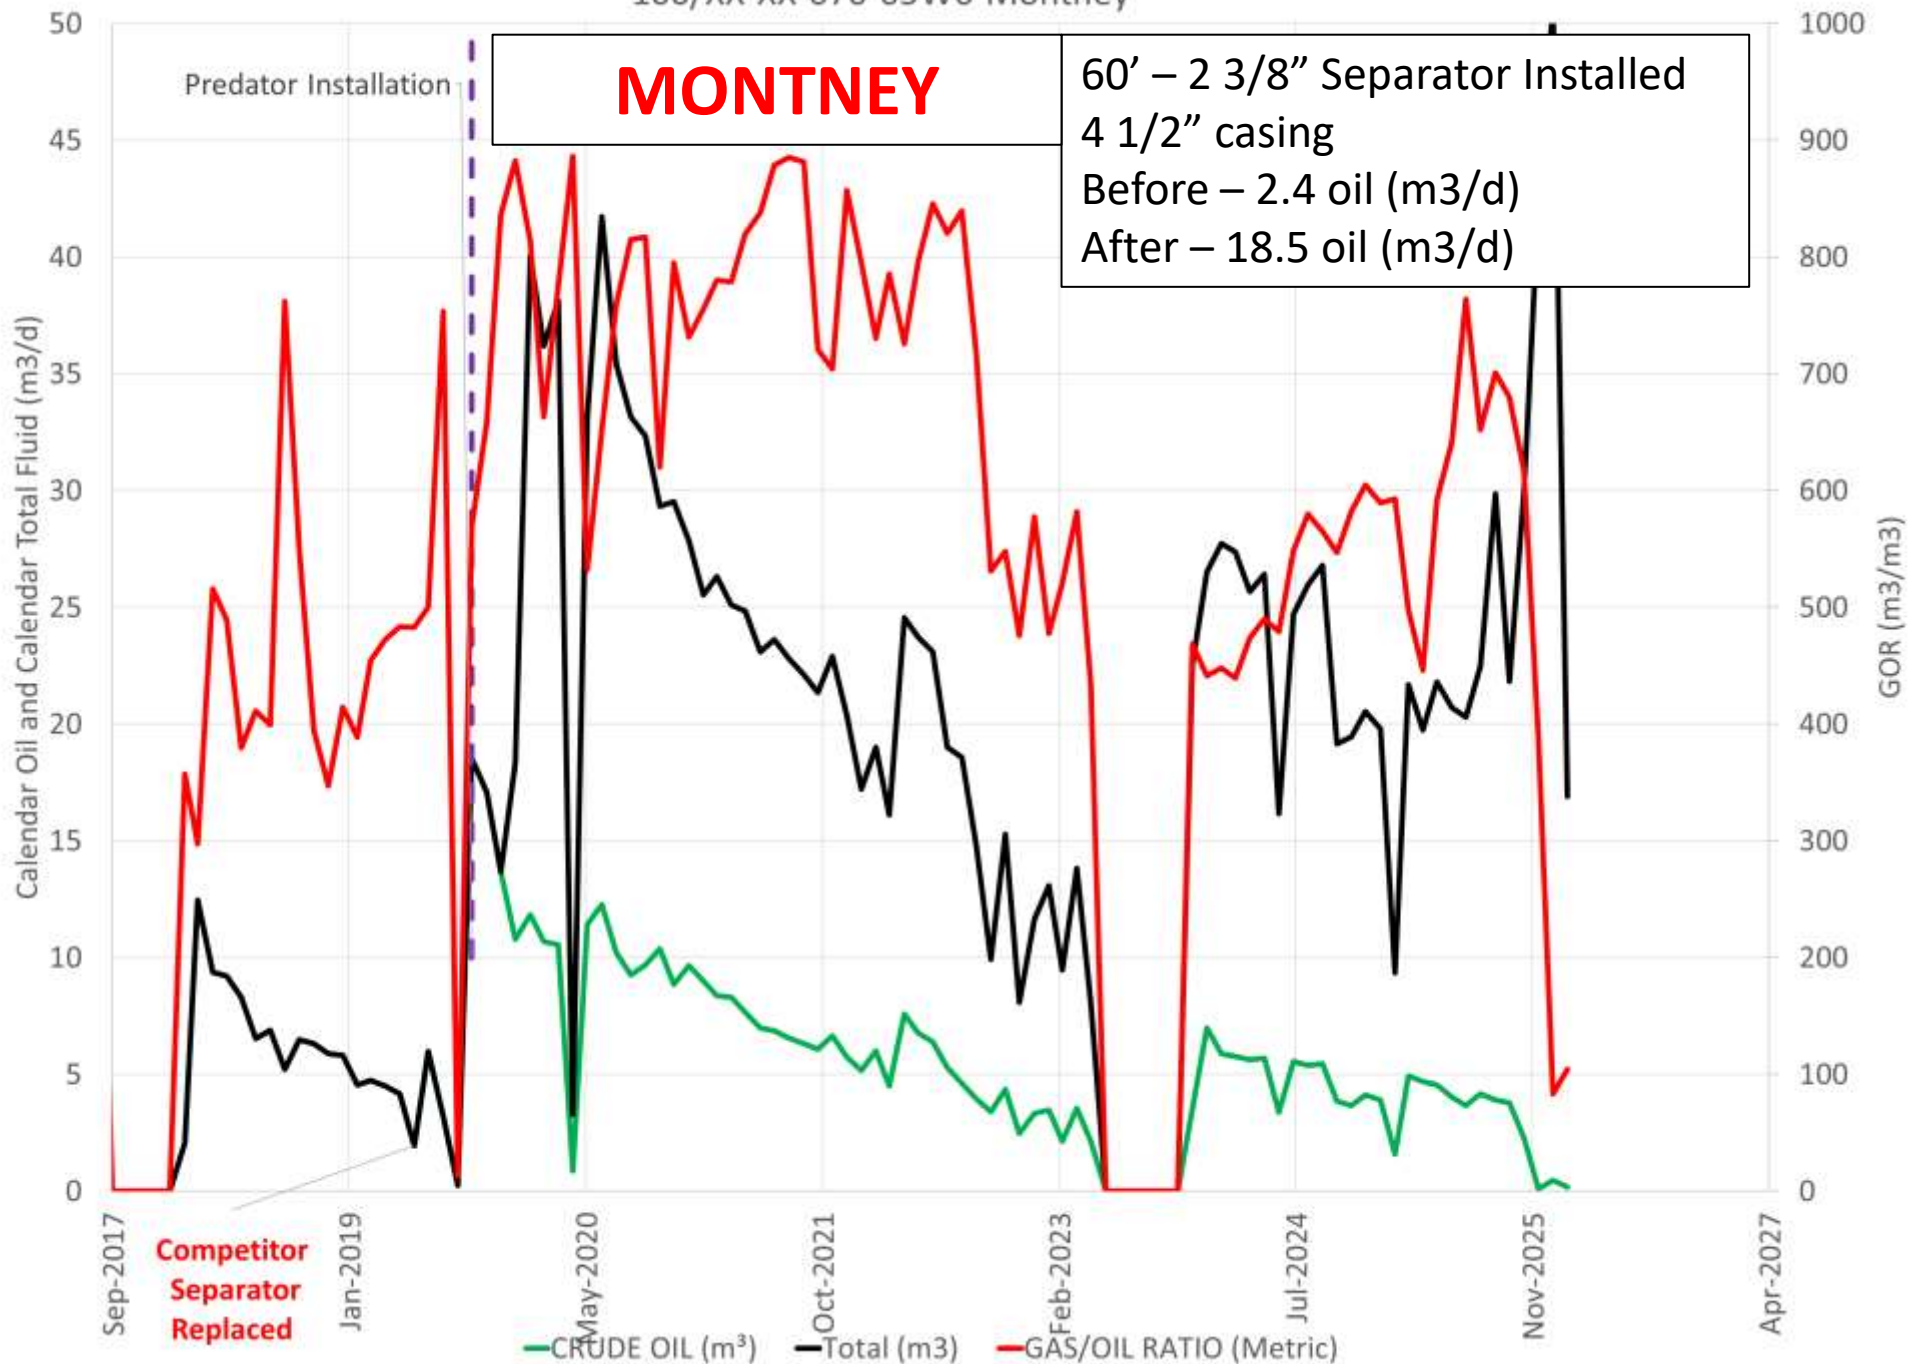

**GLAUCONITIC SS**

102/XX-XX-017-11W4 Ellerslie Mbr

**ELLERSLIE MBR**

Predator Installation

— CRUDE OIL (m<sup>3</sup>) — Total (m<sup>3</sup>) — Decline Curve — GAS/OIL RATIO (Metric)

100/XX-XX-040-06W5 Cardium

# CARDIUM