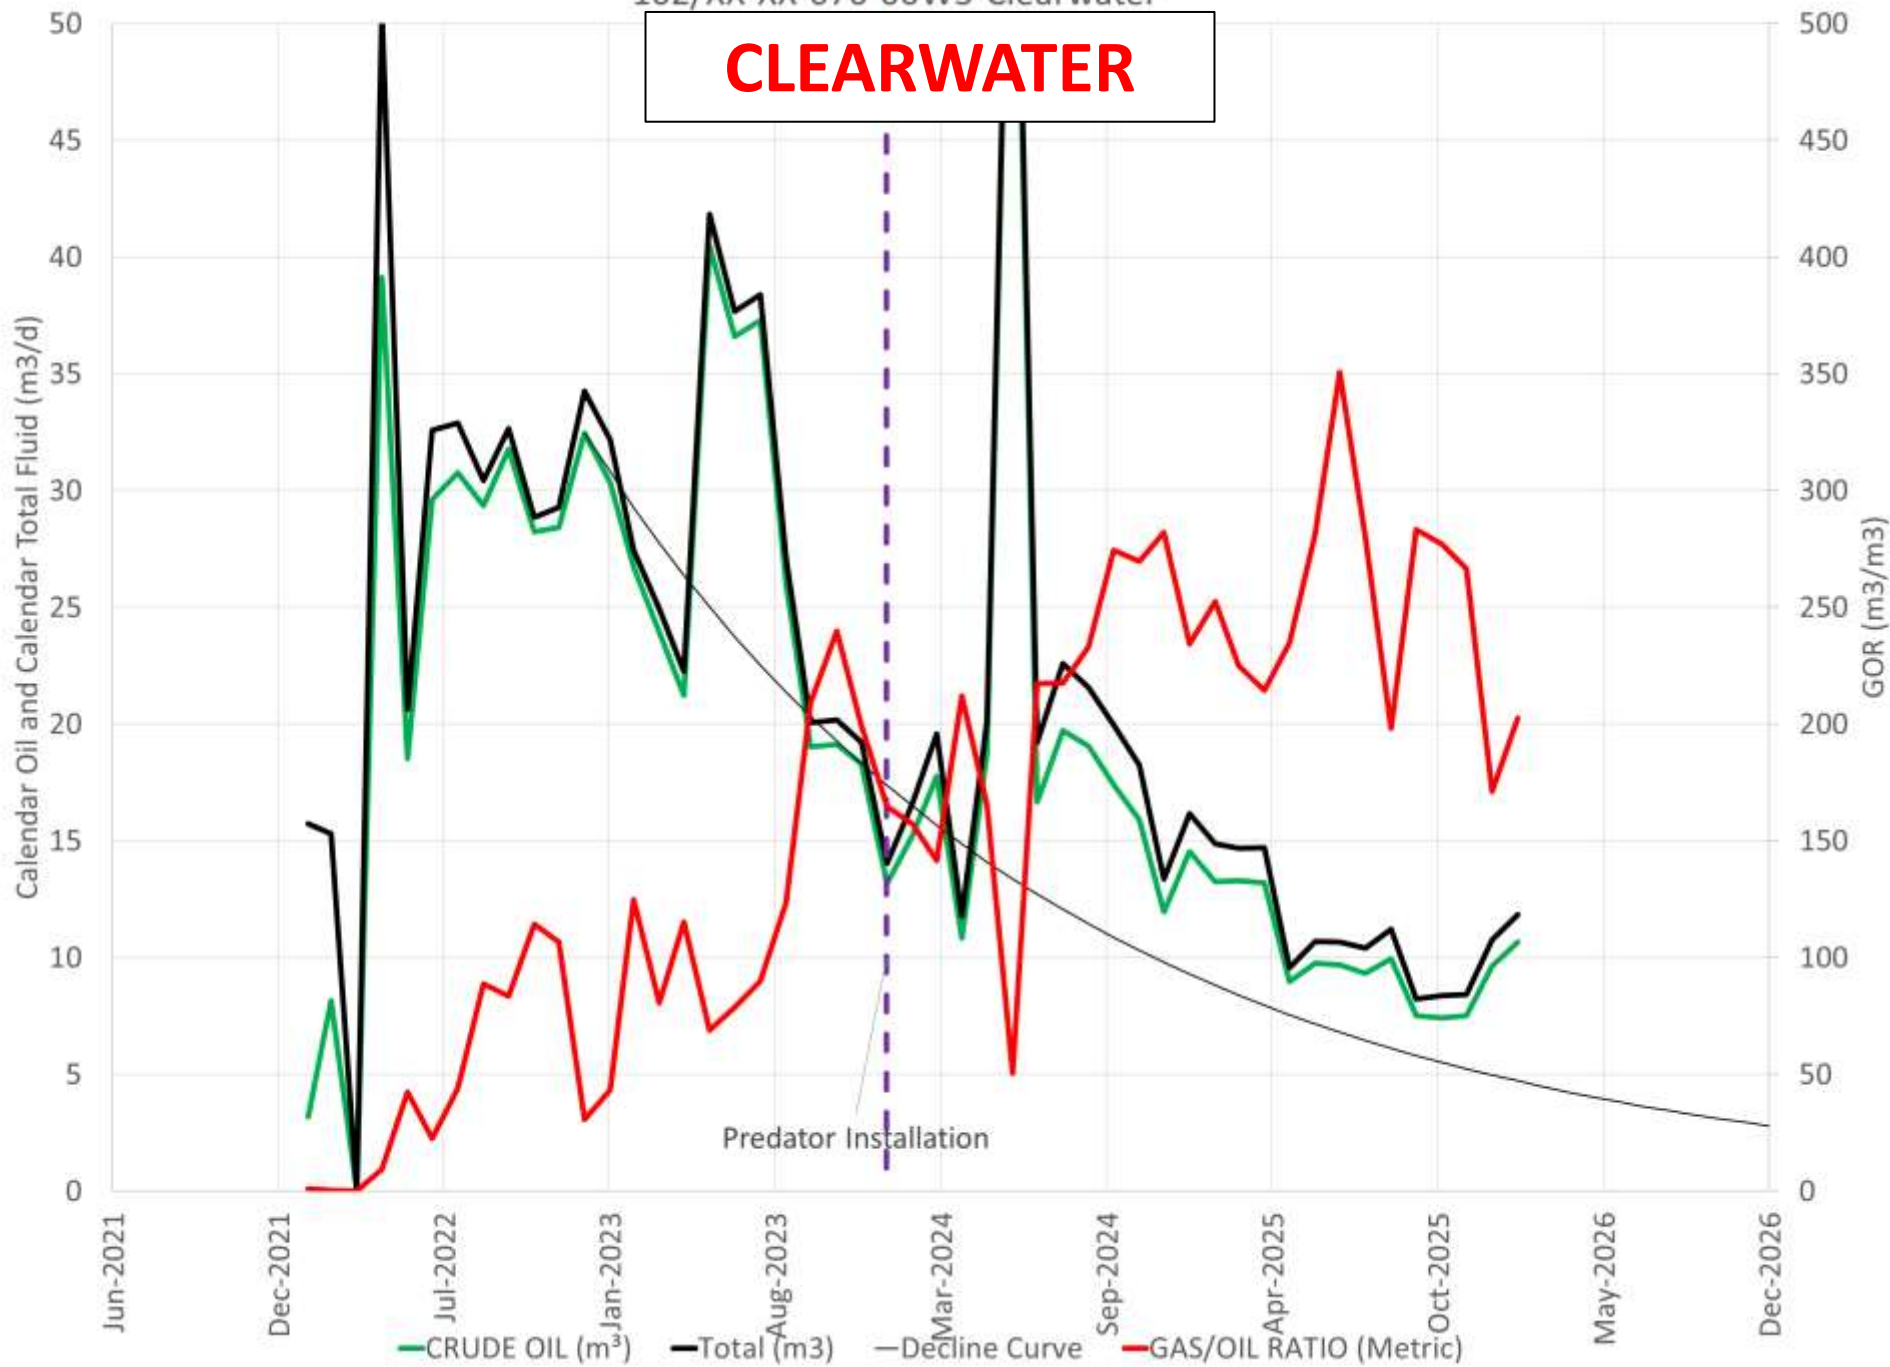

CLEARWATER

101/XX-XX-040-28W3 Sparky

SPARKY

LLOYDMINSTER MBR

WASECA MBR