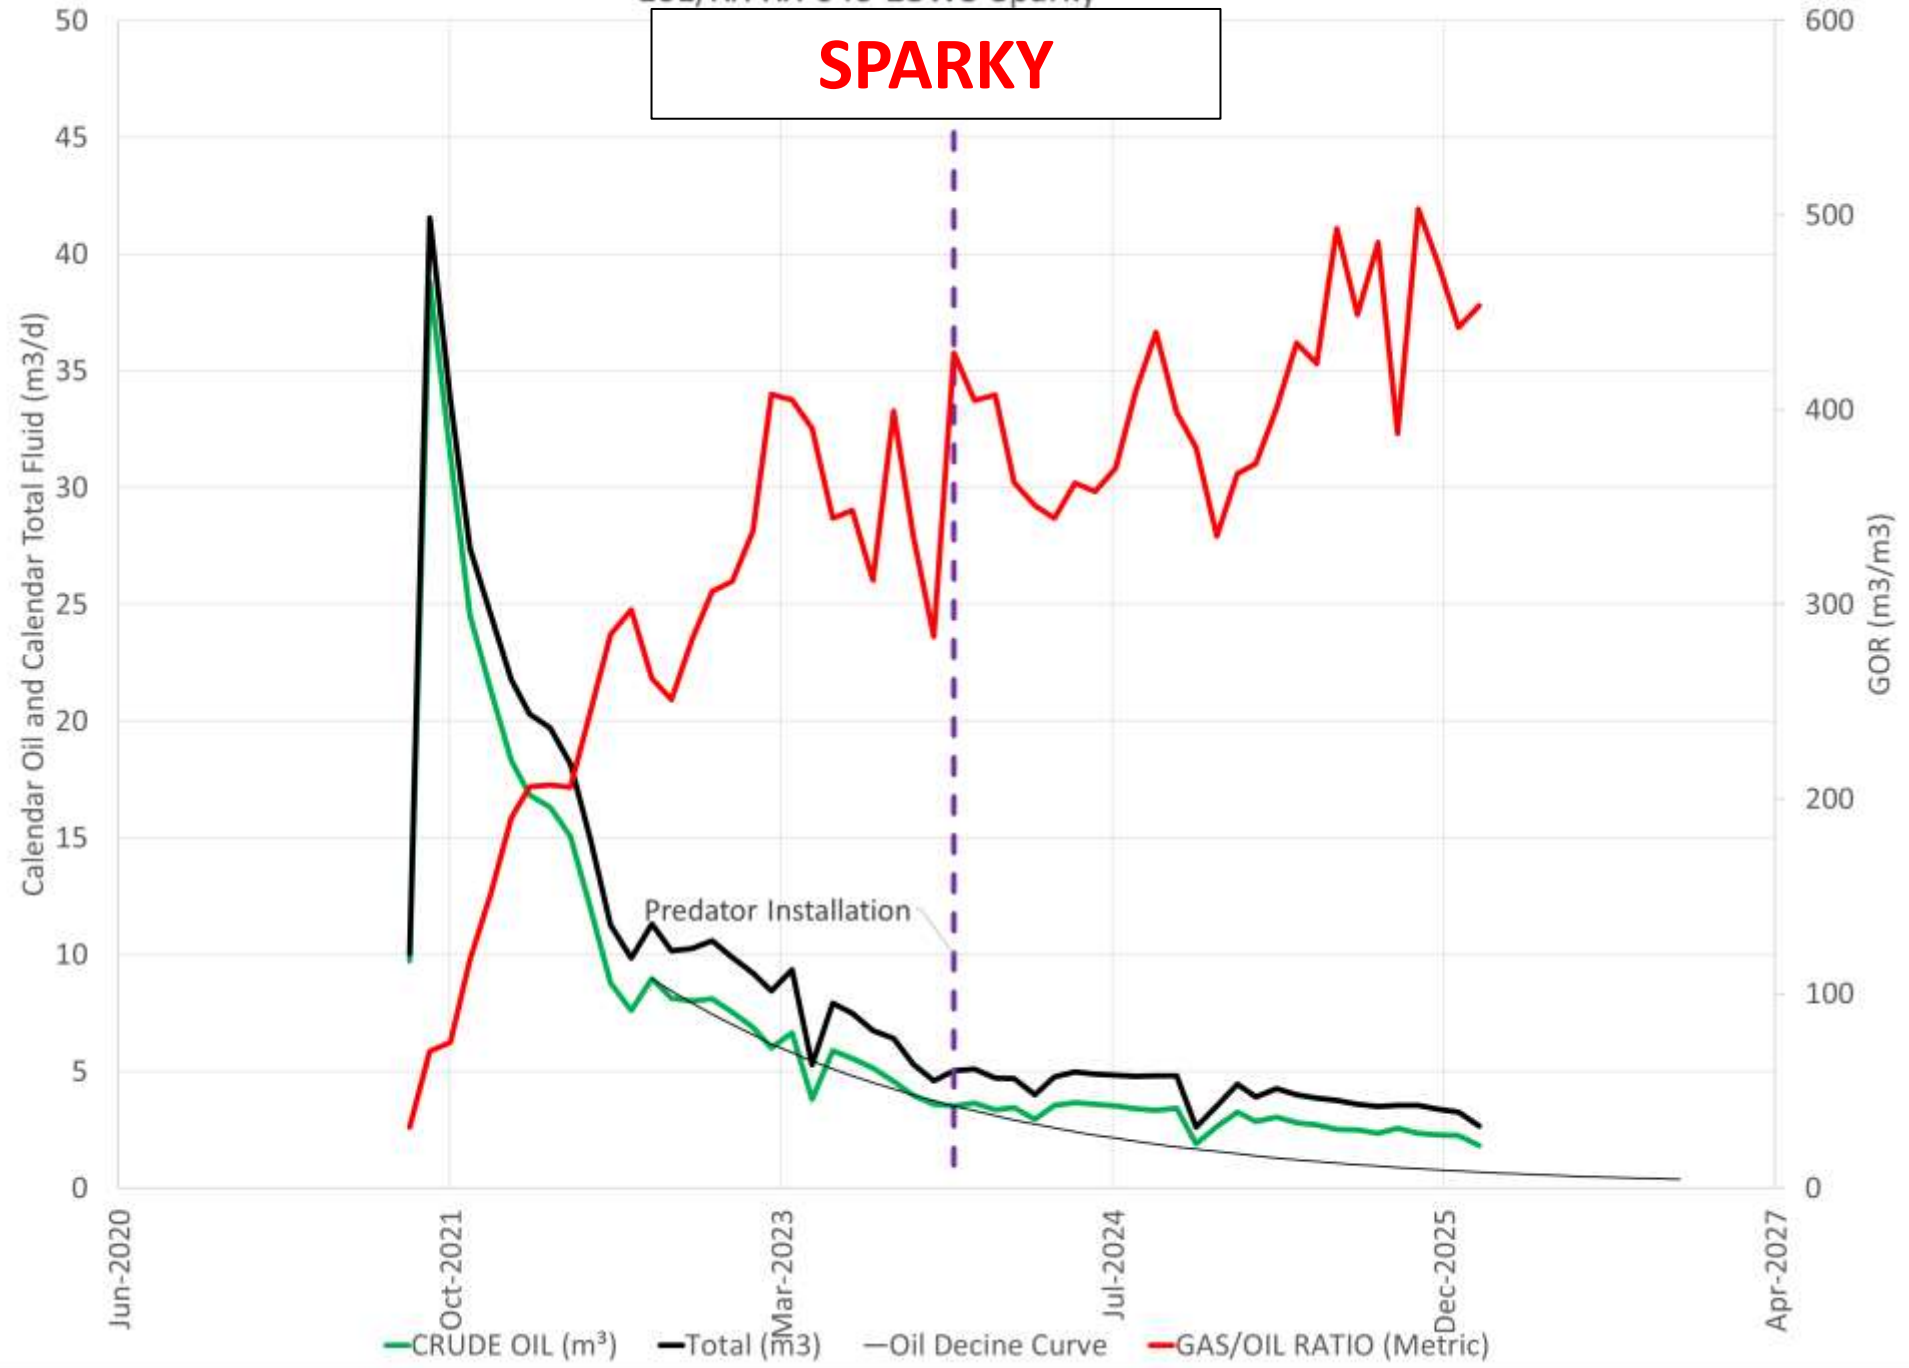

CLEARWATER

101/XX-XX-040-28W3 Sparky

SPARKY

LLOYDMINSTER MBR

WASECA MBR