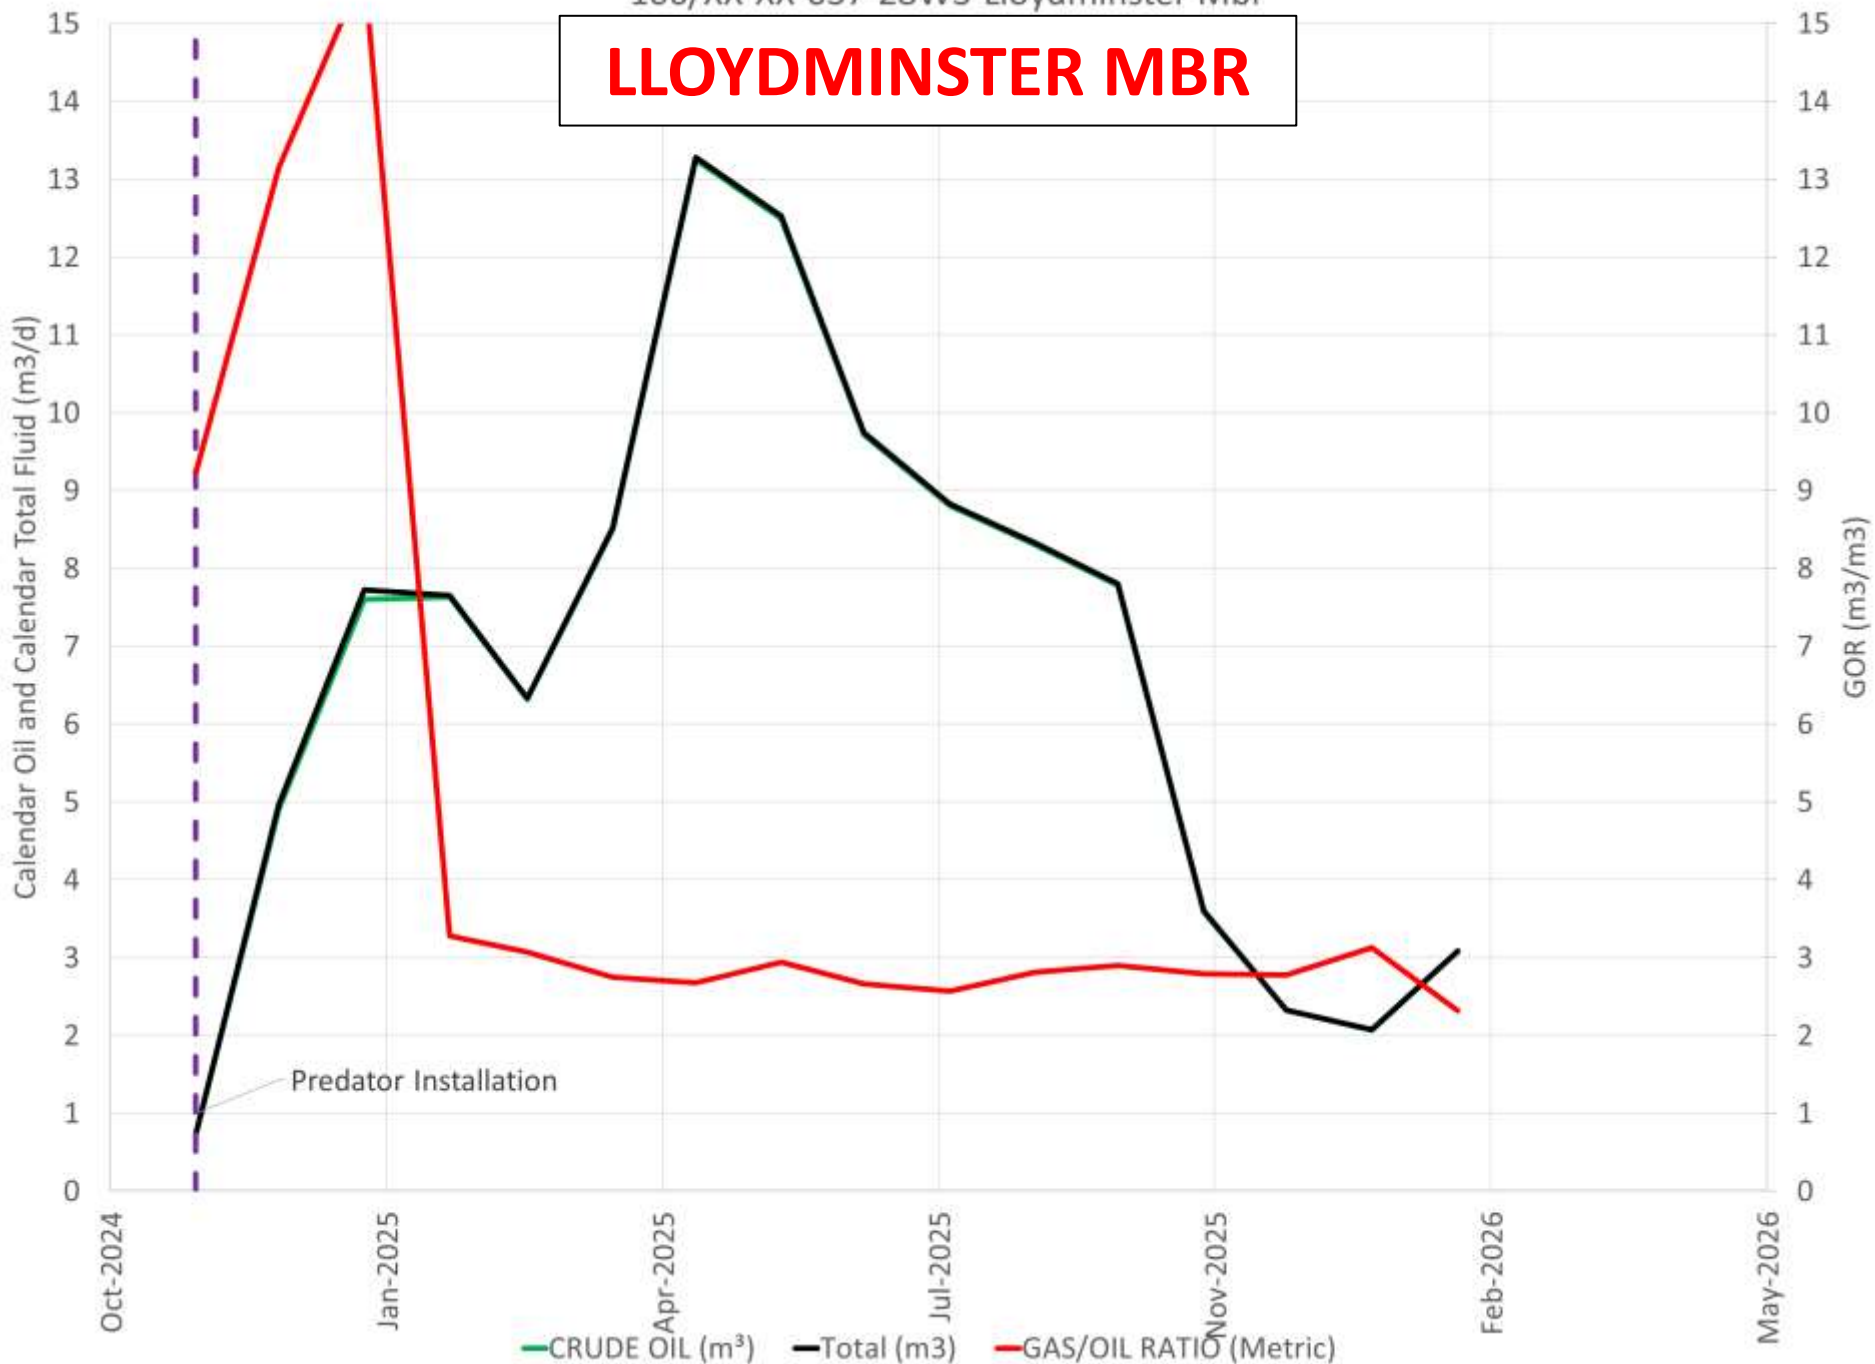

CLEARWATER

101/XX-XX-040-28W3 Sparky

SPARKY

LLOYDMINSTER MBR

WASECA MBR